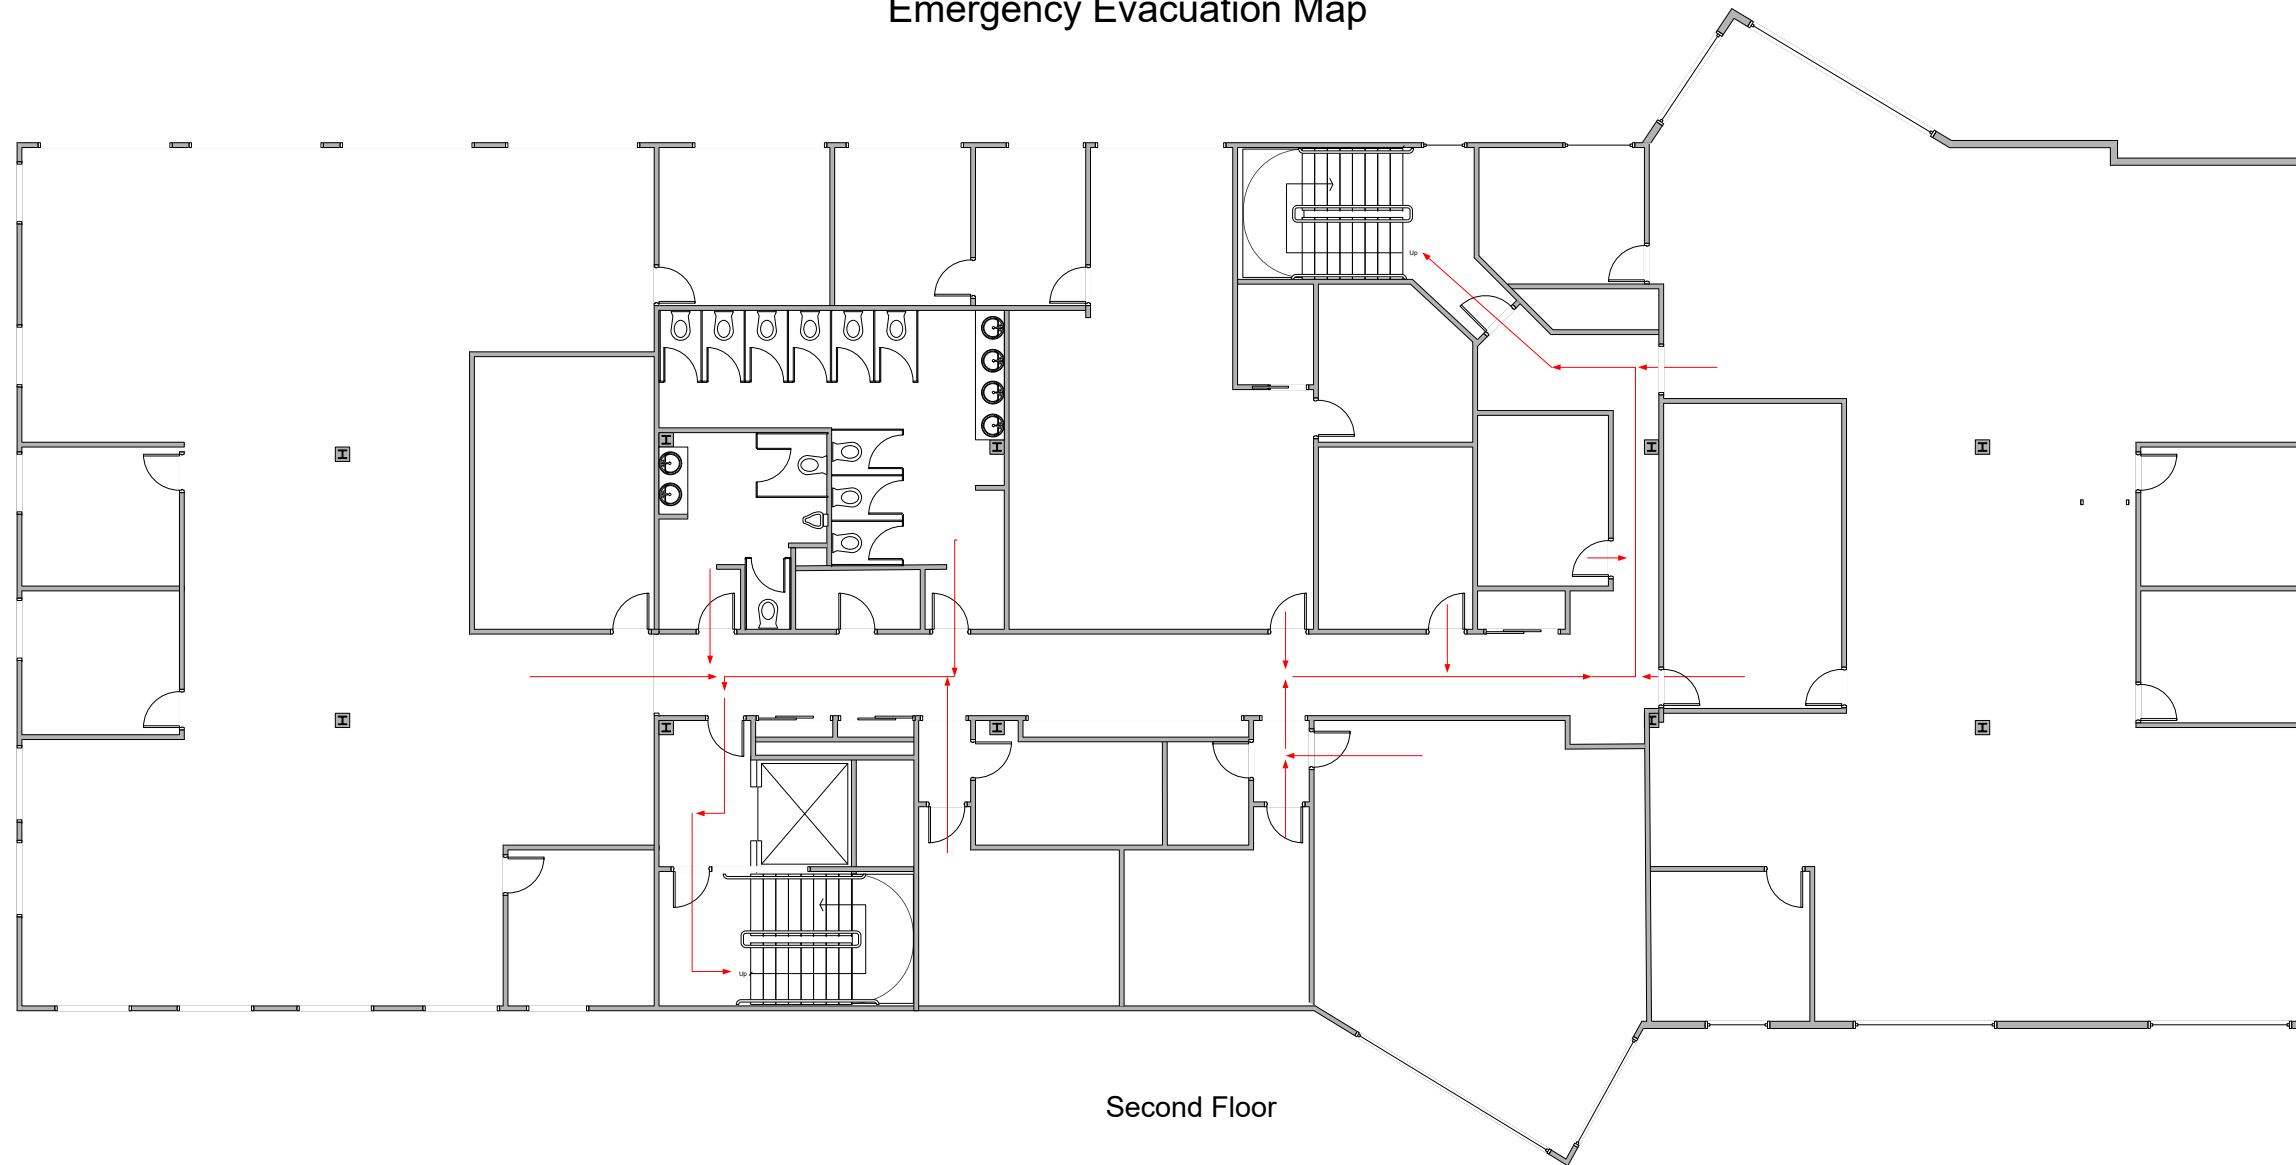

The Children's Aid Society of the District of Thunder Bay
1110 Jade Court, Thunder Bay ON

Emergency Evacuation Map

Second Floor

Emergency
Evacuation
Meeting Place
By Shed